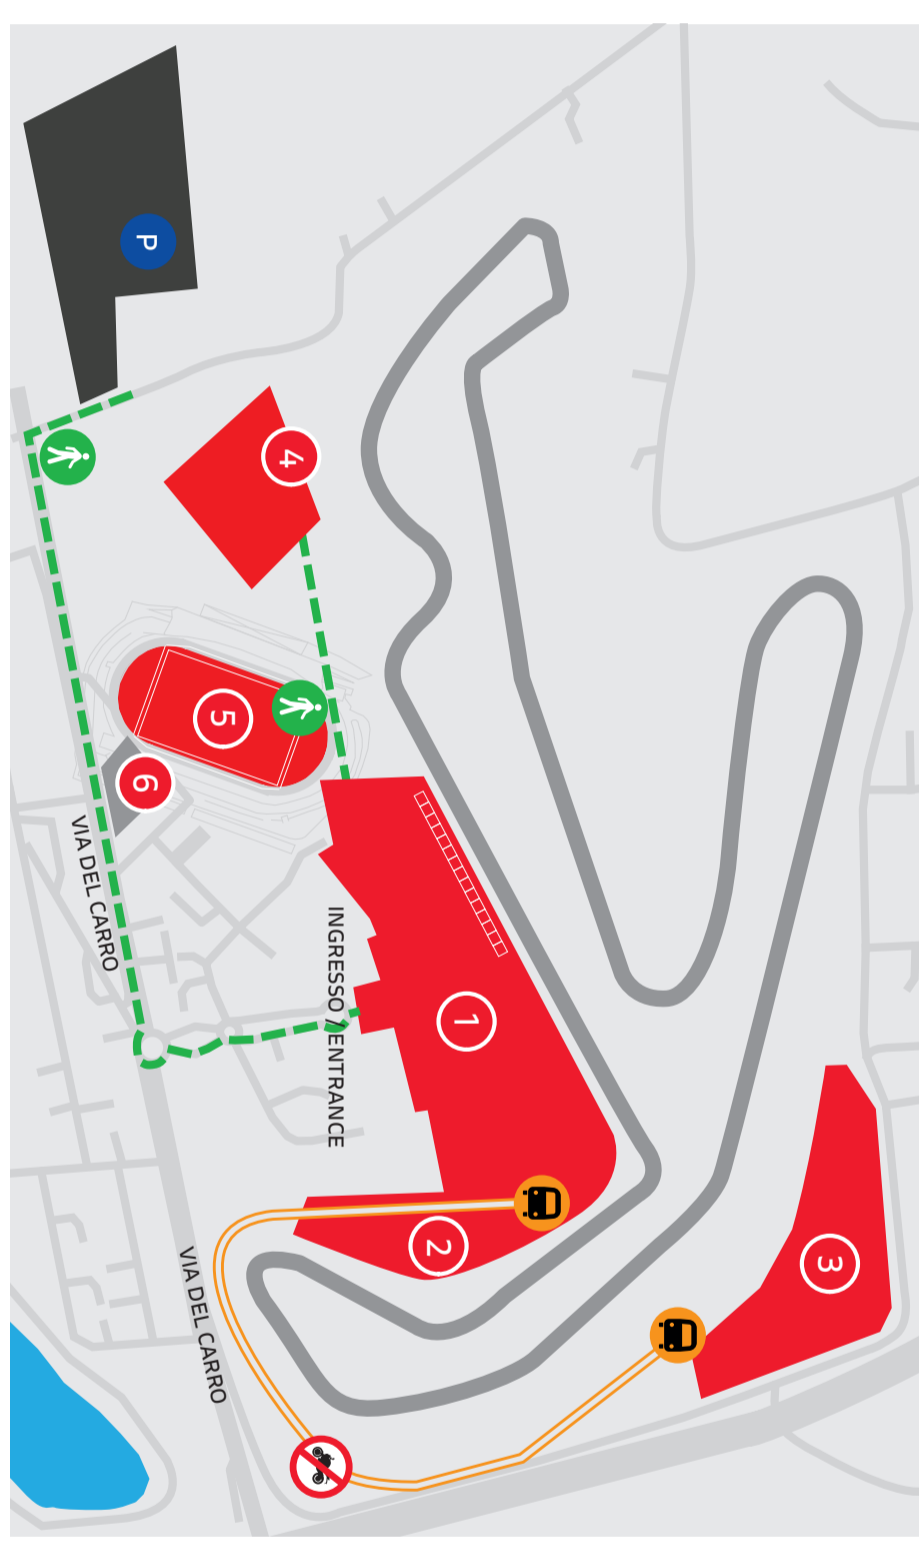

Dynamic areas

- Racetrack
- Test Ride
- DRE Rookie
- Adventure Area (Multistrada V4, DesertX, Scrambler Desert Sled)

- 1 Main event Area
- 2 Test Ride
- 3 DRE Rookie Area
- 4 Adventure Area and E-Bike
- 5 Saturday night Show
- 6 Centro accreditati / Accreditation Center

- Navetta DRE Rookie Area / Shuttle bus to DRE Rookie Area
- Percorso Pedonale / Pedestrian Route
- Parcheggio Auto / Car Parking
- Divieto di transito / No Entry

- 3 Ducati Service accreditation
- 4A Ducati Outlet access
- 4B Ducati Outlet
- 5 Termignoni
- 6 Ducati Shop
- 7 Tech Village
- 8 Hospitality MotoGP
- 9 Design Journey
- 10 E-World
- 11 Monster: Just Fun!
- 12 Scrambler World
- 13 Performance World
- 14 Project | V20B
- 15 Multistrada World