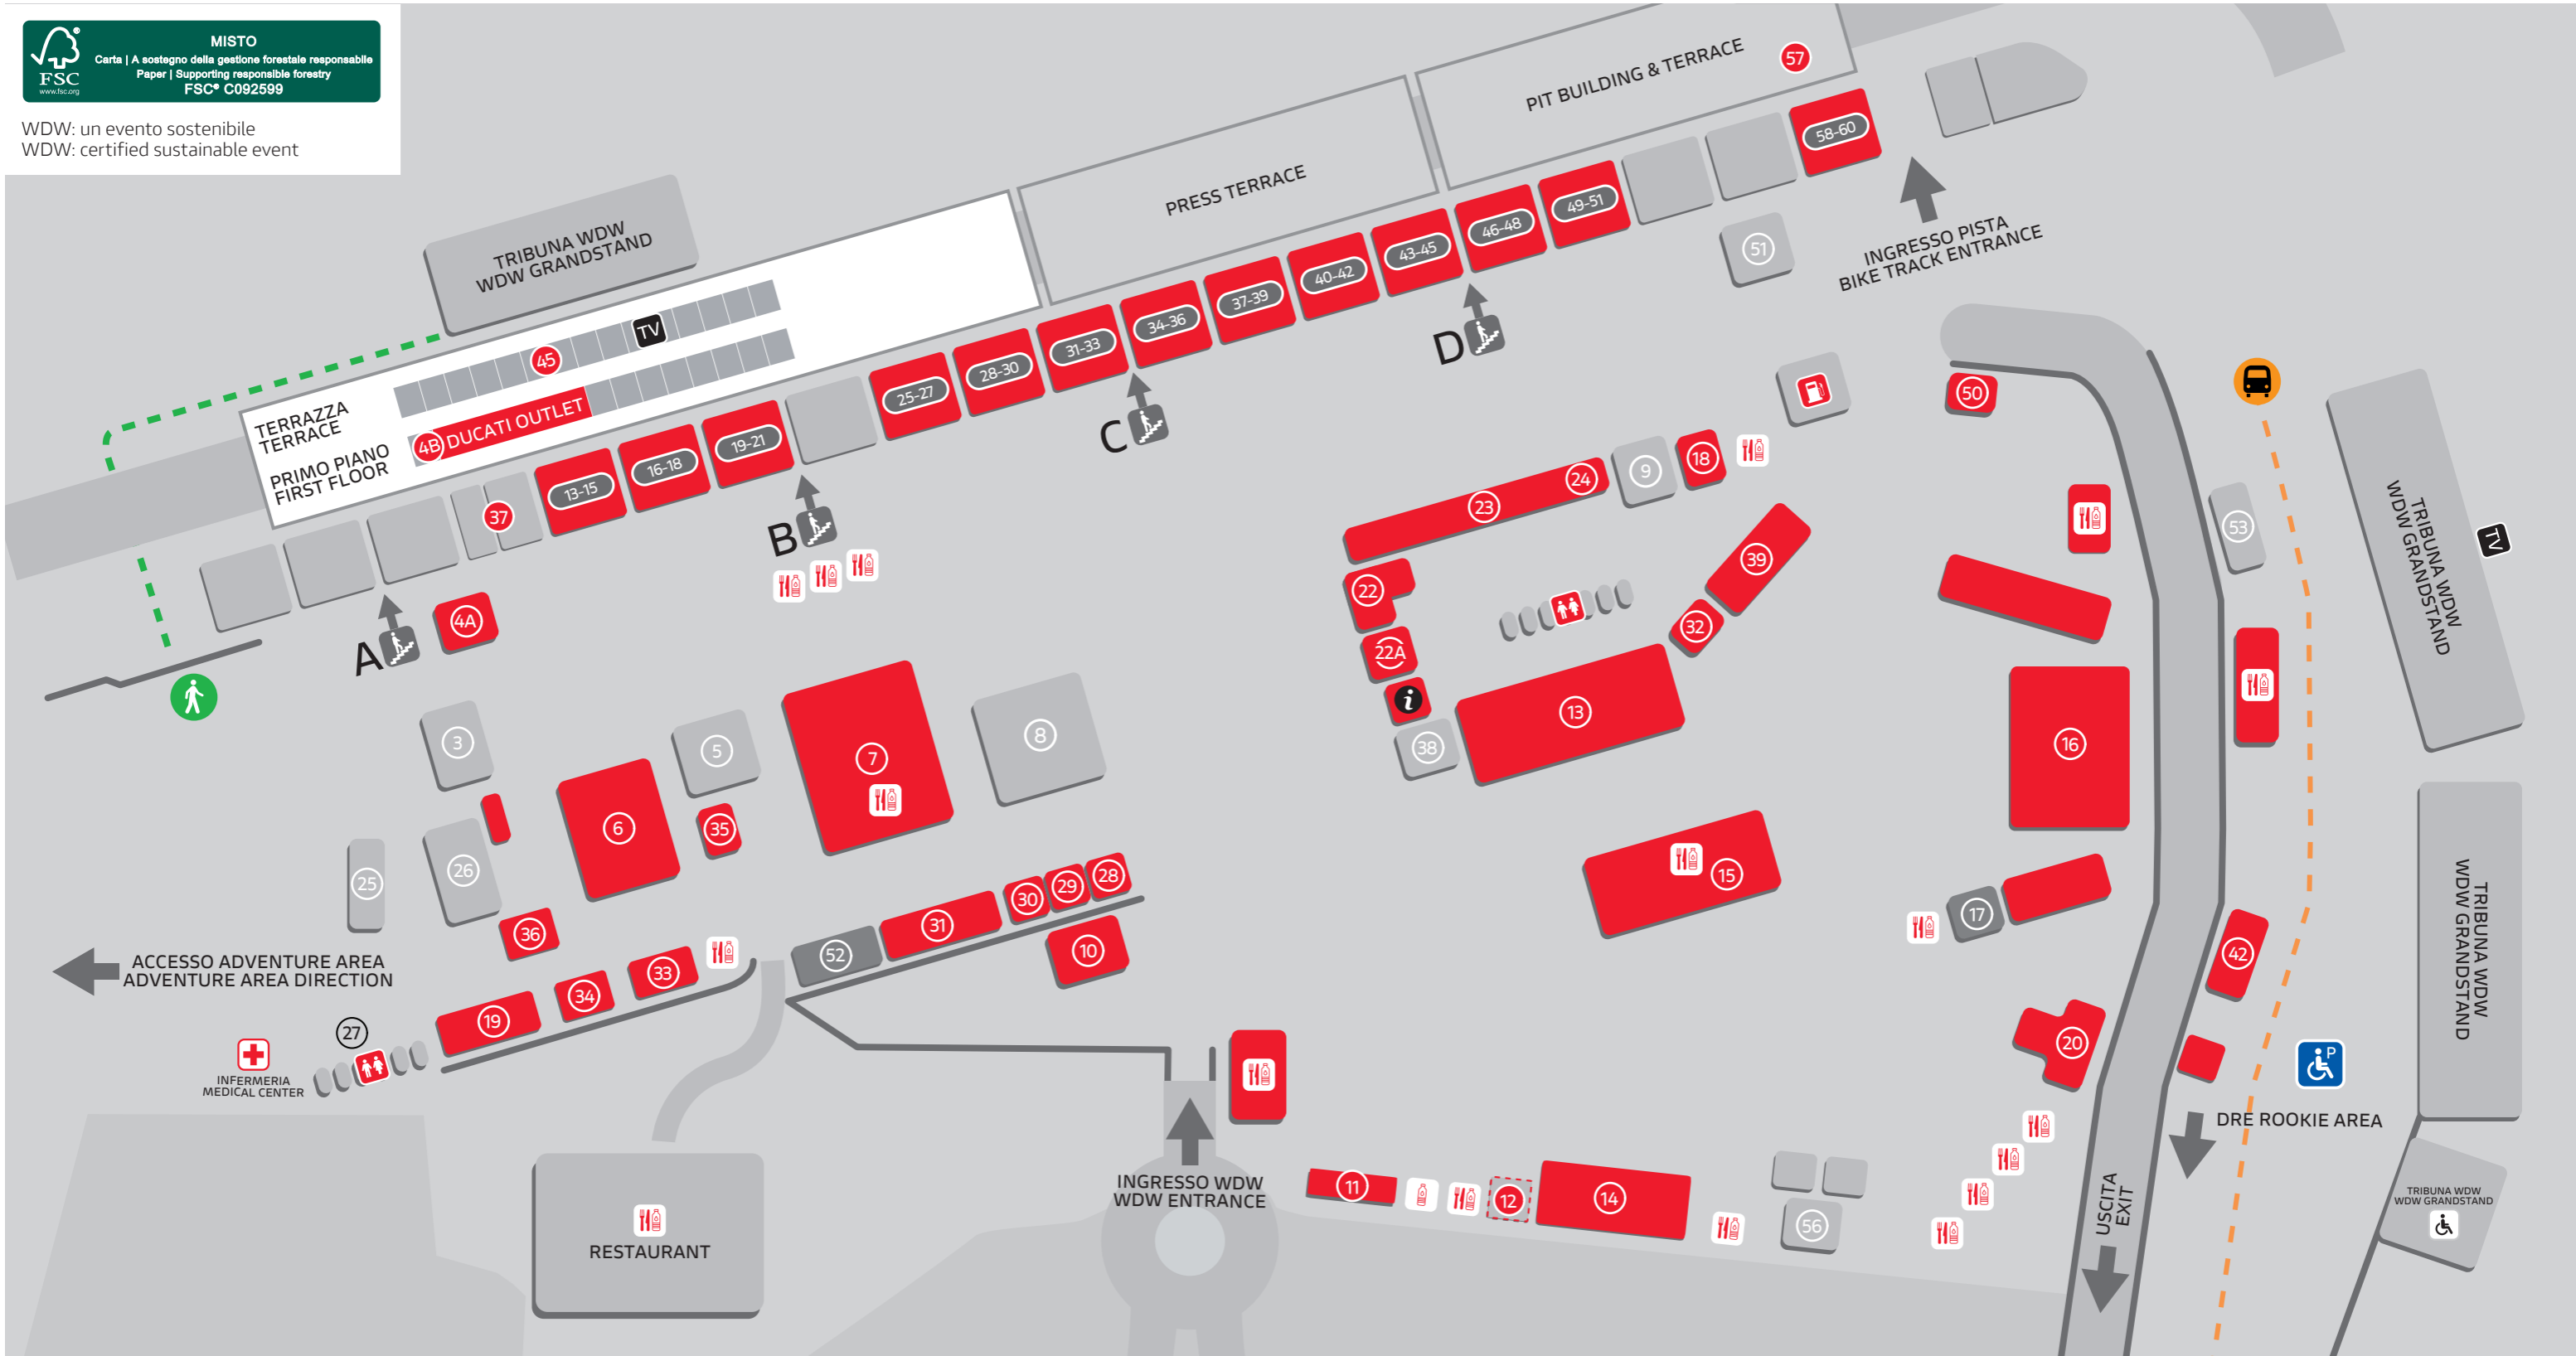

Distribuzione welcome kit / Welcome kit distribution **20**

Welcome kit: area 20

Ven / Fri 09:00 - 18:00
Sab / Sat 09:00 - 18:00
Dom / Sun 09:00 - 16:00

Deposito caschi e tute / Helmet & gear deposit 18 19	Orari Autodromo Circuit opening hours
È attivo un servizio di deposito per caschi e tute presso lo stand 18-19, fino a esaurimento disponibilità. / A service for leaving helmets and leathers is offered in stand 18-19 while space is available.	09:00 - 13:00 13:45 - 19:00

- Navetta DRE Rookie Area / Shuttle bus to DRE Rookie Area
- Percorso Pedonale / Pedestrian Route
- Parcheggio Auto / Car Parking
- Divieto di transito / No Entry

- 3 Ducati Service accreditation
- 4A Ducati Outlet access
- 4B Ducati Outlet
- 5 Termignoni
- 6 Ducati Shop
- 7 Tech Village
- 8 Hospitality MotoGP
- 9 Design Journey
- 10 E-World
- 11 Monster: Just Fun!
- 12 Scrambler World
- 13 Performance World
- 14 Project | V20B
- 15 Multistrada World

- Info point
- Toilet
- Infermeria Medical Center
- Tribuna Grandstand
- Parcheggio auto Car parking
- Beverage
- Food & Drink
- Maxischermo Led wall
- Accesso Outlet Outlet entrance
- Accesso terrazza Terrace entrance
- Sottopassaggio per Tribuna WDW Subway to WDW Grandstand
- Navetta DRE Rookie Area Shuttle bus to DRE Rookie Area
- Carburante Petrol Station